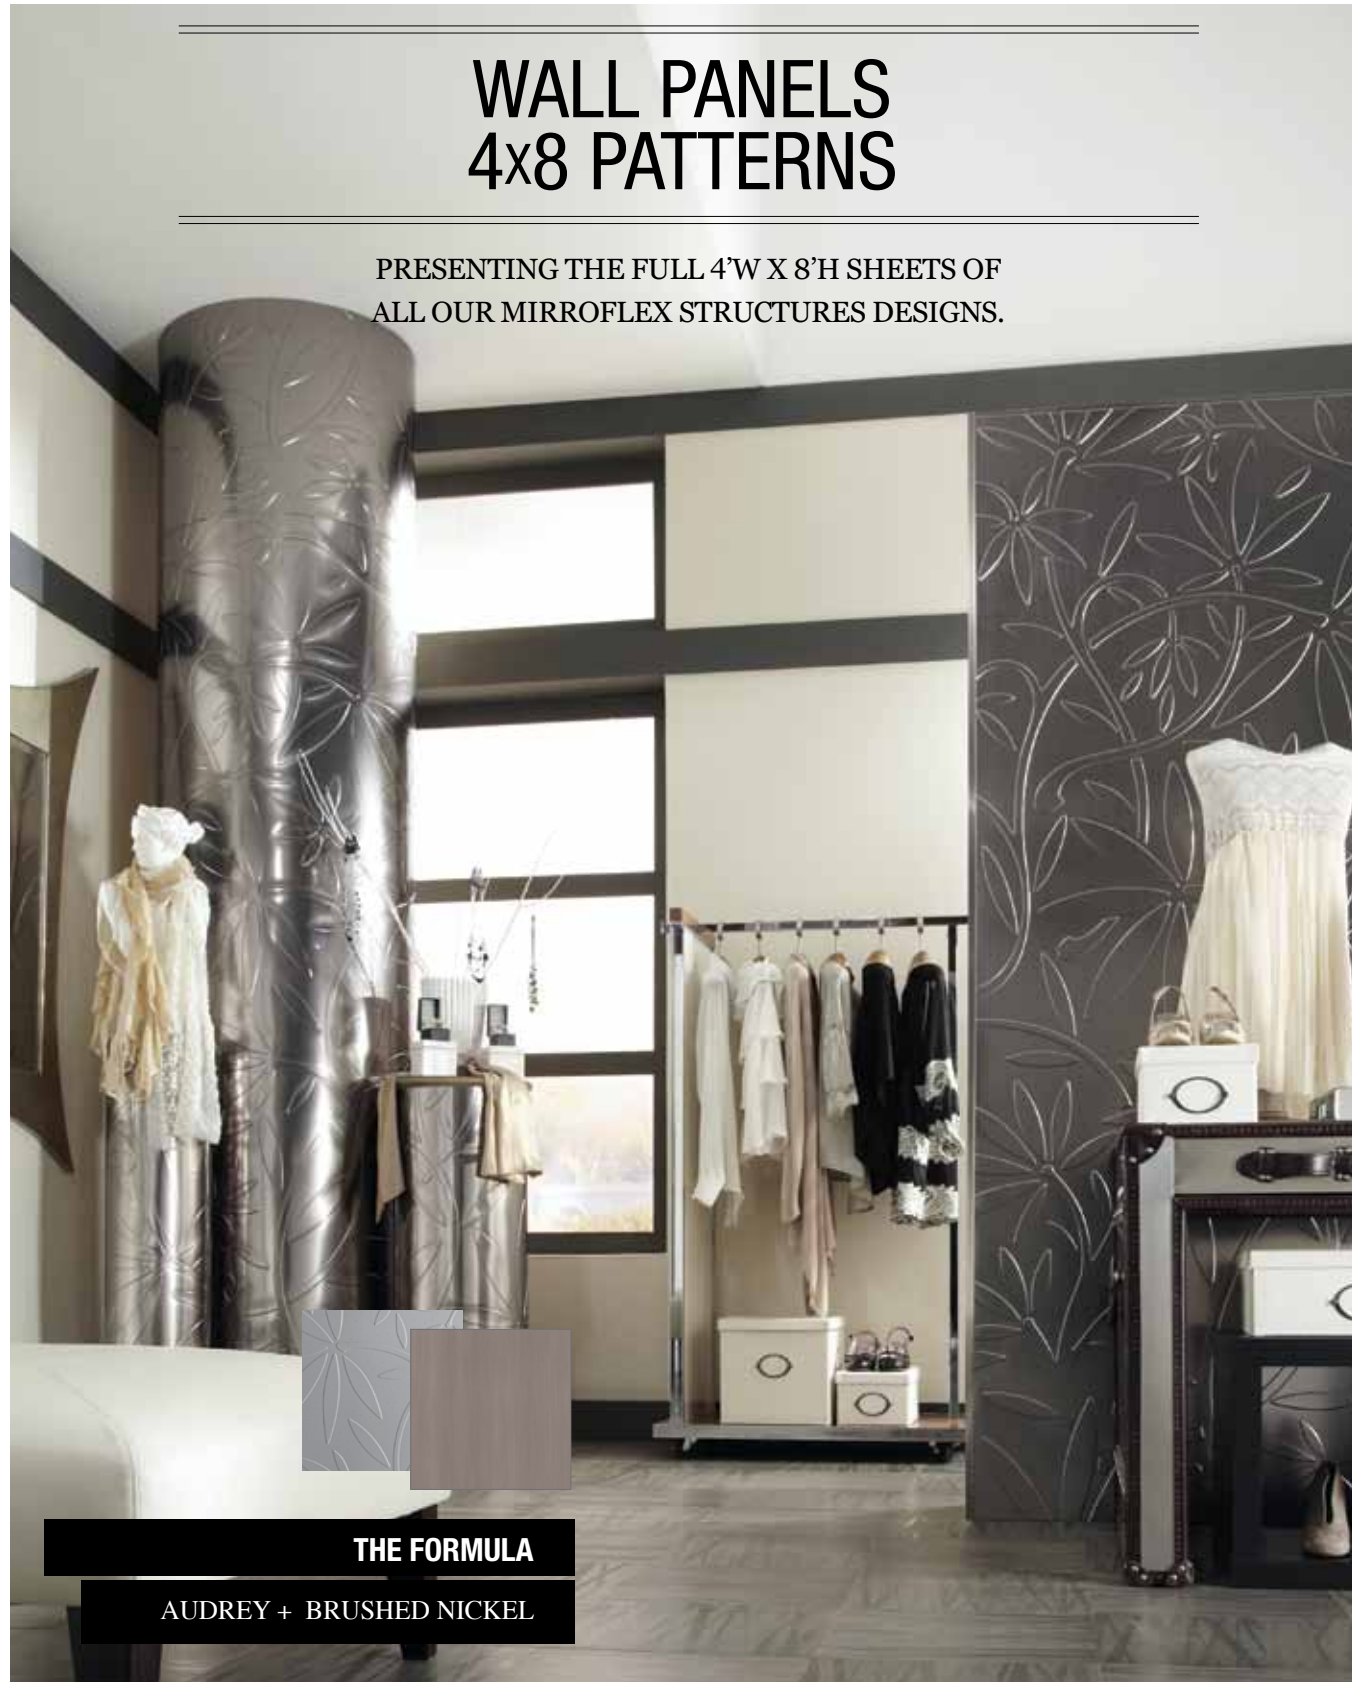

VIEW HIGH RESOLUTION DETAILS ONLINE AT:
WWW.ATILAMINATES.COM/MIRROFLEX

DETAIL VIEW REPRESENTS A 12" X 12"
SECTION OF THE PANEL PATTERN.

WALL PANELS

**WALL PANELS
4x8 PATTERNS**

PRESENTING THE FULL 4'W X 8'H SHEETS OF
ALL OUR MIRROFLEX STRUCTURES DESIGNS.