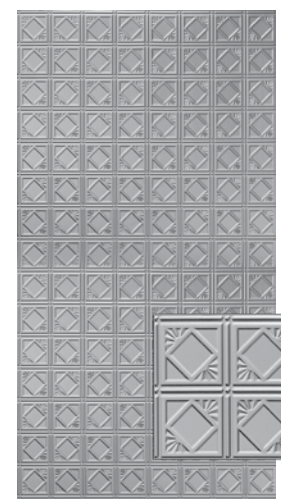

VIEW HIGH RESOLUTION DETAILS ONLINE AT:
WWW.ATILAMINATES.COM/MIRROFLEX

DETAIL VIEW REPRESENTS A 12" X 12"
SECTION OF THE PANEL PATTERN.

WALL PANELS

**WALL PANELS
4x8 PATTERNS**

PRESENTING THE FULL 4'W X 8'H SHEETS OF
ALL OUR MIRROFLEX STRUCTURES DESIGNS.

THE FORMULA

AUDREY + BRUSHED NICKEL

ALPHABET SOUP

AUDREY

BAMBOO

BOSTON

CASCADE

CAYMAN

CELESTIAL

CELTIC WEAVE

CHARLESTON

CHOCOLATE SQUARES

CONNECT

CURVATION

CURVES

DAMASK

HERRINGBONE

KELP

NEXUS

OVALS

PERF ROUND

PERF SQUARE

QUADRO

QUILTED