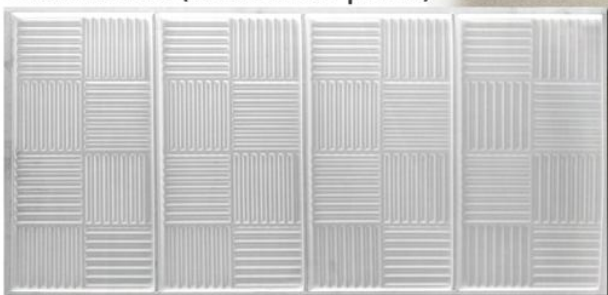

MirroFlex Light Diffusers

Finally! Dramatically enhance the look of drop ceiling systems using our contemporary light diffuser designs and add up to 30% brighter, more pleasing light.

Design Beyond the Surface

MirroFlex™ Light Diffusers are designed to replace existing prismatic diffusers in drop ceiling systems. Our patent pending Diffuser designs are ideal for office work environments because the light is directed from side to side and does not shine downward onto computer stations. Offices, hallways and other commercial spaces are visibly more appealing with MirroFlex Light Diffusers!

3 Contemporary designs to choose from!

Wavation

Revolution

Basketweave (as shown in photo)

Before

Room was significantly darker

cooler, more pleasing light

brighter light around perimeter

30% more light at eye level

softer light at desk height

Features:

- Designed to fit 2' x 2' (Wavation only) and 2' x 4' fluorescent light fixtures
- UV stable and fire rated
- Produces up to 30% more pleasing light
- Inexpensive